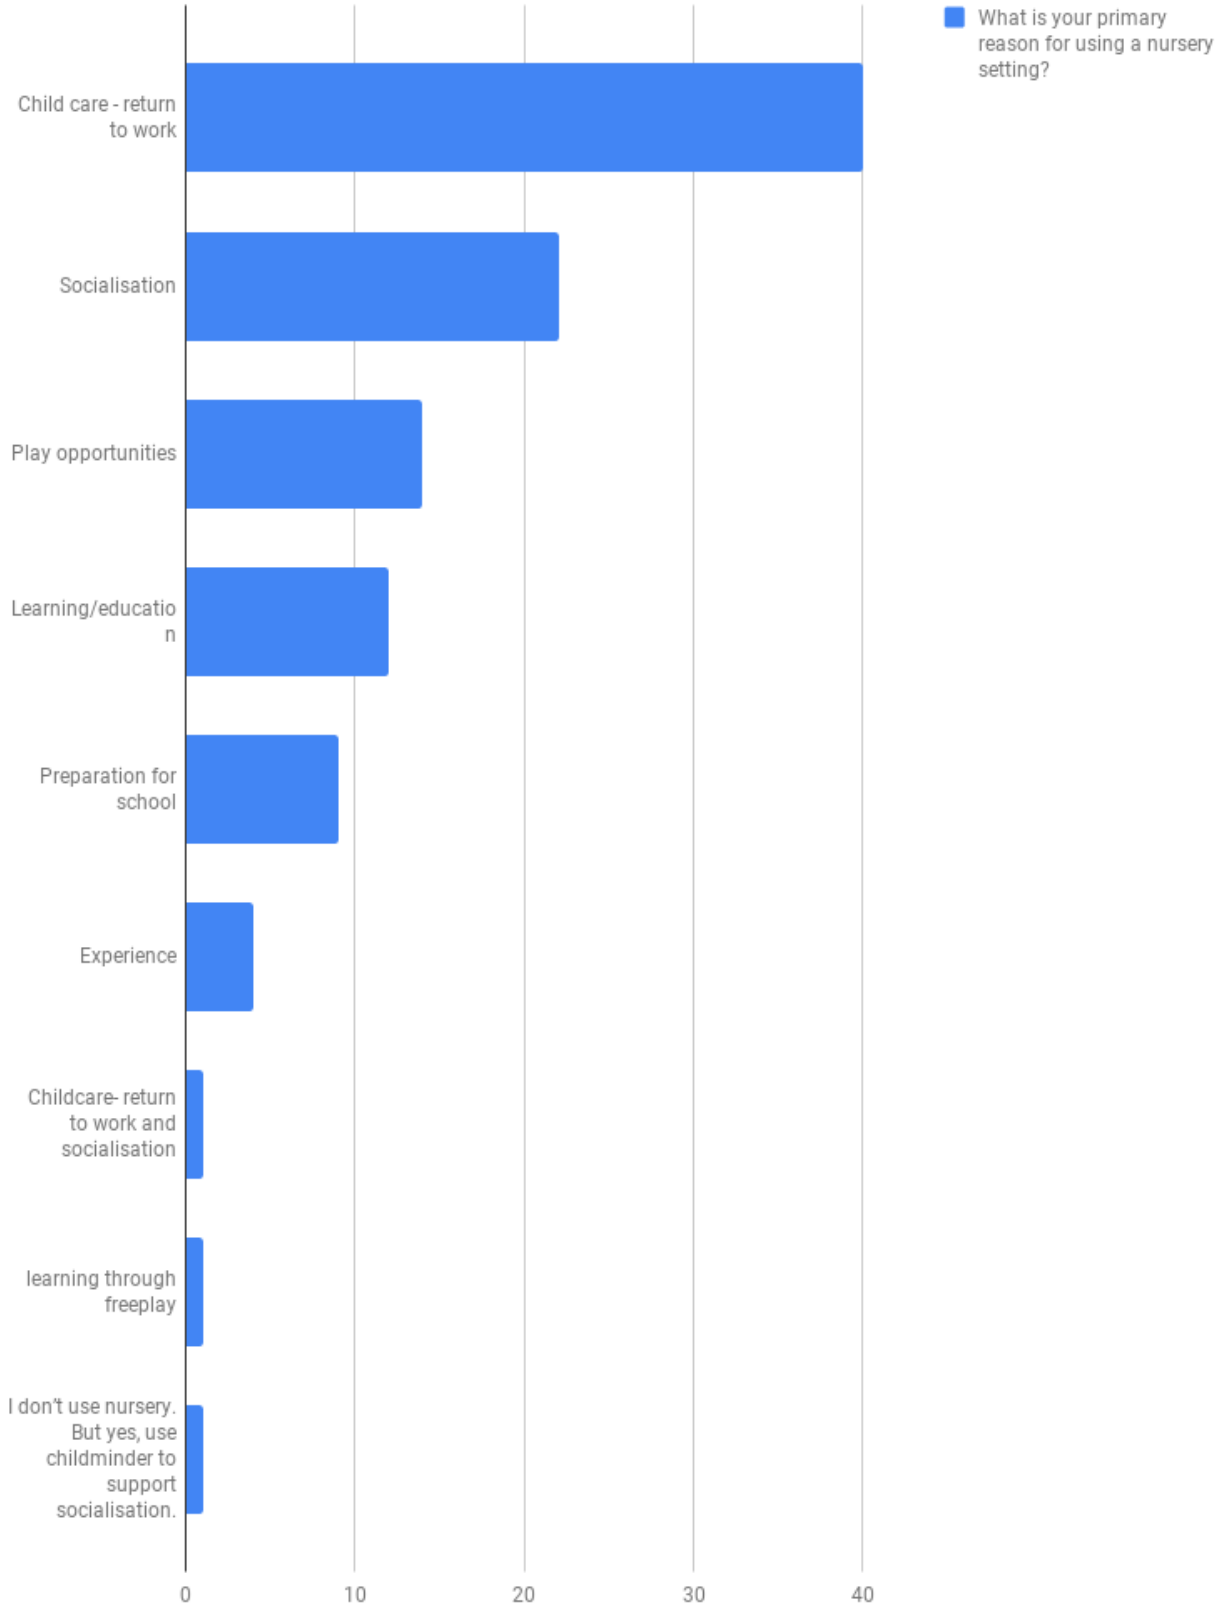

Count of How many nurseries did you visit before making your choice?

- 1-3
- 4-5
- More than 5

Count of How did you hear about the nursery settings in your area?

■ How did you hear about the nursery settings in your area?

Count of If yes, for how many hours are you using nursery childcare (per week)?

Count of Where in Scotland do you use childcare?

Count of Does your child attend an outdoor nursery setting?

Count of What is your primary reason for using a nursery setting?

Count of Does your child/ren use more than one childcare setting? Tick all that apply

Does your child/ren use more than one childcare setting? Tick all that apply

Count of Do you currently use a nursery setting for your 2-5 year old child/ren?