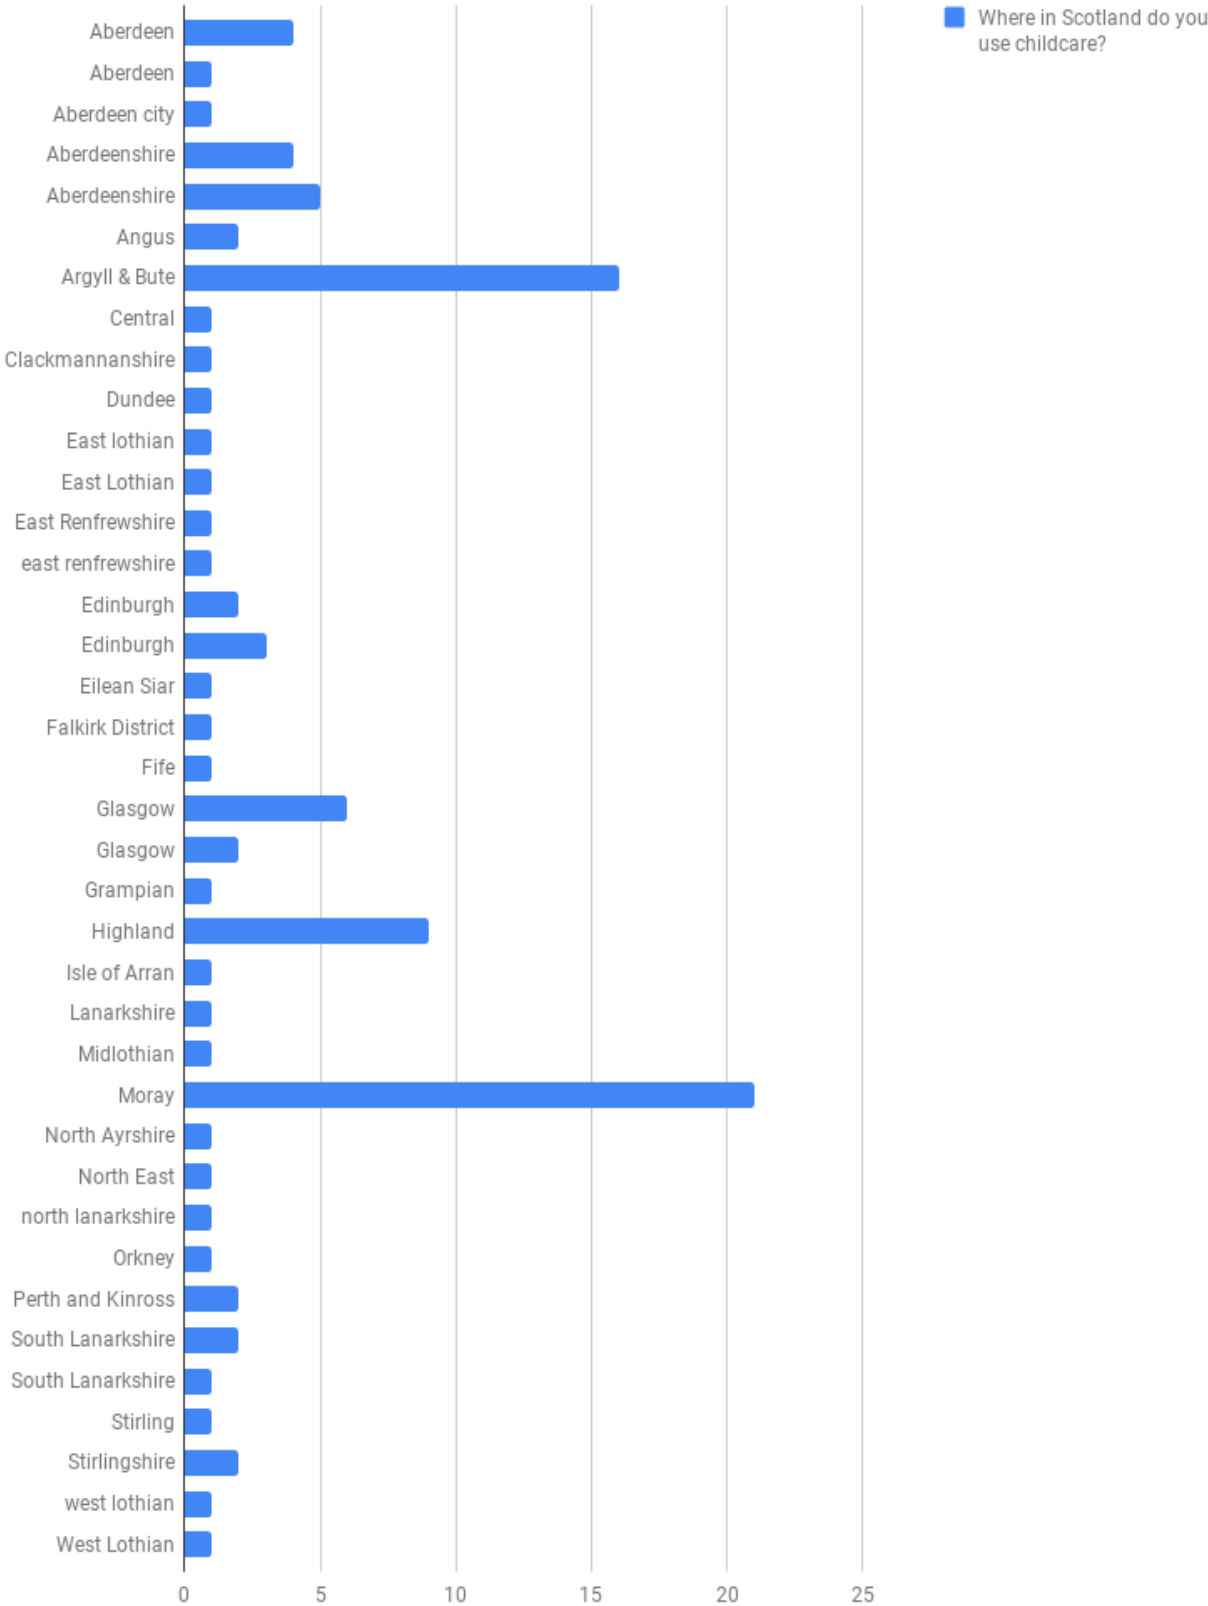

Count of How many nurseries did you visit before making your choice?

- 1-3
- 4-5
- More than 5

Count of How did you hear about the nursery settings in your area?

■ How did you hear about the nursery settings in your area?

Count of If yes, for how many hours are you using nursery childcare (per week)?

Count of Where in Scotland do you use childcare?

Count of Does your child attend an outdoor nursery setting?

Count of What is your primary reason for using a nursery setting?

Count of Does your child/ren use more than one childcare setting? Tick all that apply

Does your child/ren use more than one childcare setting? Tick all that apply

Count of Do you currently use a nursery setting for your 2-5 year old child/ren?