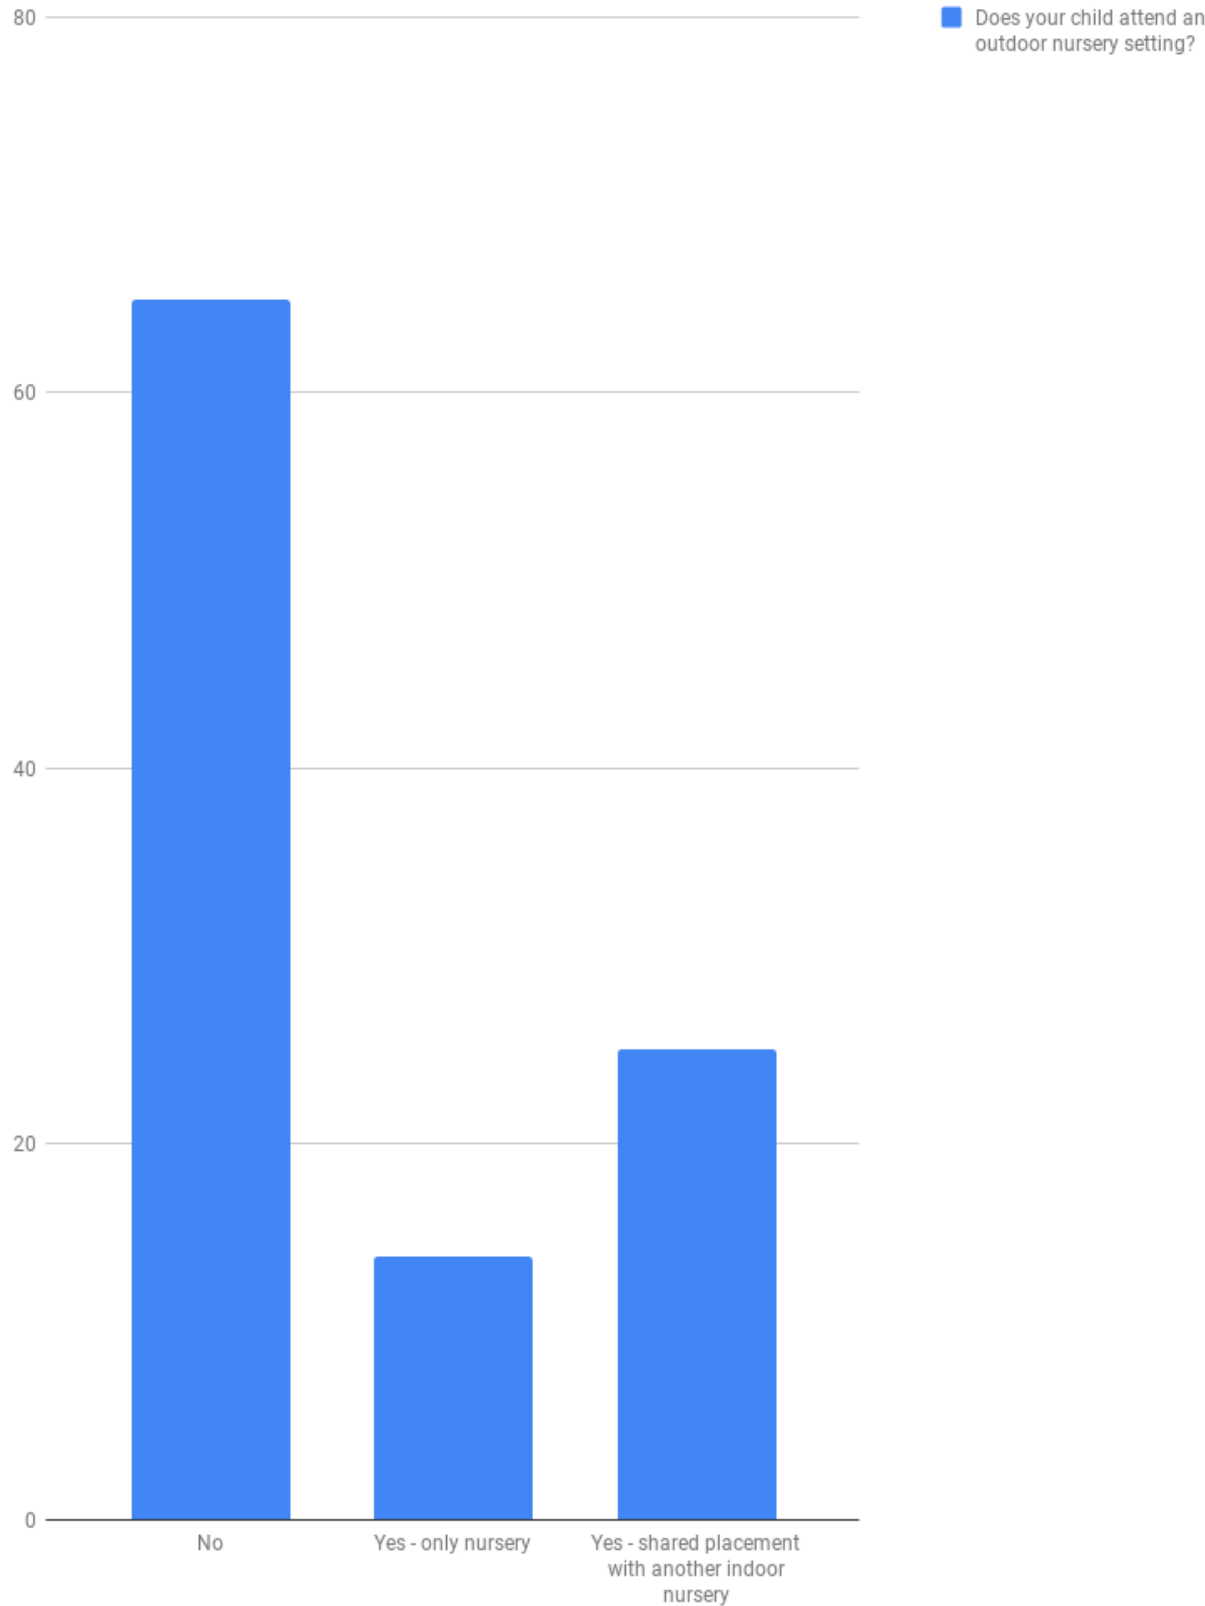

Count of How many nurseries did you visit before making your choice?

- 1-3
- 4-5
- More than 5

Count of How did you hear about the nursery settings in your area?

■ How did you hear about the nursery settings in your area?

Count of If yes, for how many hours are you using nursery childcare (per week)?

Count of Where in Scotland do you use childcare?

Count of Does your child attend an outdoor nursery setting?

Count of What is your primary reason for using a nursery setting?