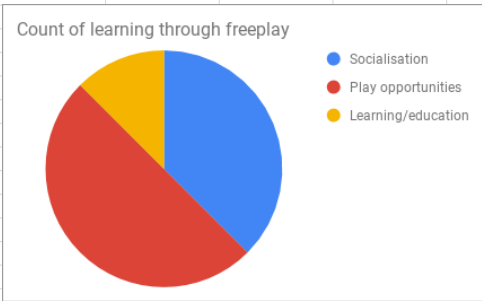

Count of Does your child/ren use more than one childcare setting? Tick all that apply

Does your child/ren use more than one childcare setting? Tick all that apply

Count of Do you currently use a nursery setting for your 2-5 year old child/ren?

Do you currently use a nursery setting for your 2-5 year old child/ren?

8/1/2018 10:47:0	Highland	Yes - combined f n/a	17 - 20 hours	Yes - shared plac learning through	Yes - shared plac	No concerns or n	Outdoor time/gar	Word of mouth	1-3
8/1/2018 20:19:3	Highland	Yes - fully fundec N/A	11- 16 hours	No - nursery & h Socialisation	No	None	Outdoor time/gar	Word of mouth	1-3
8/1/2018 21:26:2	Highland	Yes - fully fundec Not relevant	11- 16 hours	Yes - shared plac Play opportunitie	Yes - shared plac	No concerns	Location - conver	Word of mouth	1-3
8/3/2018 15:31:3	Highland	Yes - combined f Yes	5 - 10 hours	Yes - shared plac Learning/educati	Yes - shared plac	Main concerns is	Location - conver	Site - from a sear	1-3
8/5/2018 8:37:02	Highland	Yes - non funded N/a	11- 16 hours	Yes - shared plac Play opportunitie	Yes - shared plac	Lack of reading, i	Location - conver	Social media	1-3
8/5/2018 20:56:3	Highland	Yes - fully fundec N/A	11- 16 hours	No - nursery & h Play opportunitie	No	N/A	Quality & friendli	school where the	1-3
8/5/2018 21:18:3	Highland	Yes - combined f I do use a nurser	21 - 30 hours	No - nursery & h Socialisation	No	No concerns	Location - conver	Word of mouth	1-3
8/5/2018 21:55:2	Highland	Yes - fully fundec N/a	17 - 20 hours	Yes - shared plac Play opportunitie	Yes - shared plac	none specific to c	Quality & friendli	Word of mouth	1-3
8/6/2018 8:56:53	Highland	Yes - fully fundec NA	5 - 10 hours	Yes - shared plac Socialisation	Yes - shared plac	None	Quality & friendli	Word of mouth	1-3