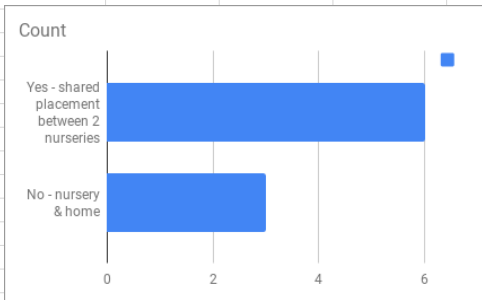

8/1/2018 10:47:0	Highland	Yes - combined f n/a	17 - 20 hours	Yes - shared plac learning through	Yes - shared plac	No concerns or n	Outdoor time/gar	Word of mouth	1-3
8/1/2018 20:19:3	Highland	Yes - fully fundec N/A	11- 16 hours	No - nursery & h Socialisation	No	None	Outdoor time/gar	Word of mouth	1-3
8/1/2018 21:26:2	Highland	Yes - fully fundec Not relevant	11- 16 hours	Yes - shared plac Play opportunitie	Yes - shared plac	No concerns	Location - conver	Word of mouth	1-3
8/3/2018 15:31:3	Highland	Yes - combined f Yes	5 - 10 hours	Yes - shared plac Learning/educati	Yes - shared plac	Main concerns is	Location - conver	Site - from a sear	1-3
8/5/2018 8:37:02	Highland	Yes - non funded N/a	11- 16 hours	Yes - shared plac Play opportunitie	Yes - shared plac	Lack of reading, i	Location - conver	Social media	1-3
8/5/2018 20:56:3	Highland	Yes - fully fundec N/A	11- 16 hours	No - nursery & h Play opportunitie	No	N/A	Quality & friendli	school where the	1-3
8/5/2018 21:18:3	Highland	Yes - combined f I do use a nurser	21 - 30 hours	No - nursery & h Socialisation	No	No concerns	Location - conver	Word of mouth	1-3
8/5/2018 21:55:2	Highland	Yes - fully fundec N/a	17 - 20 hours	Yes - shared plac Play opportunitie	Yes - shared plac	none specific to c	Quality & friendli	Word of mouth	1-3
8/6/2018 8:56:53	Highland	Yes - fully fundec NA	5 - 10 hours	Yes - shared plac Socialisation	Yes - shared plac	None	Quality & friendli	Word of mouth	1-3