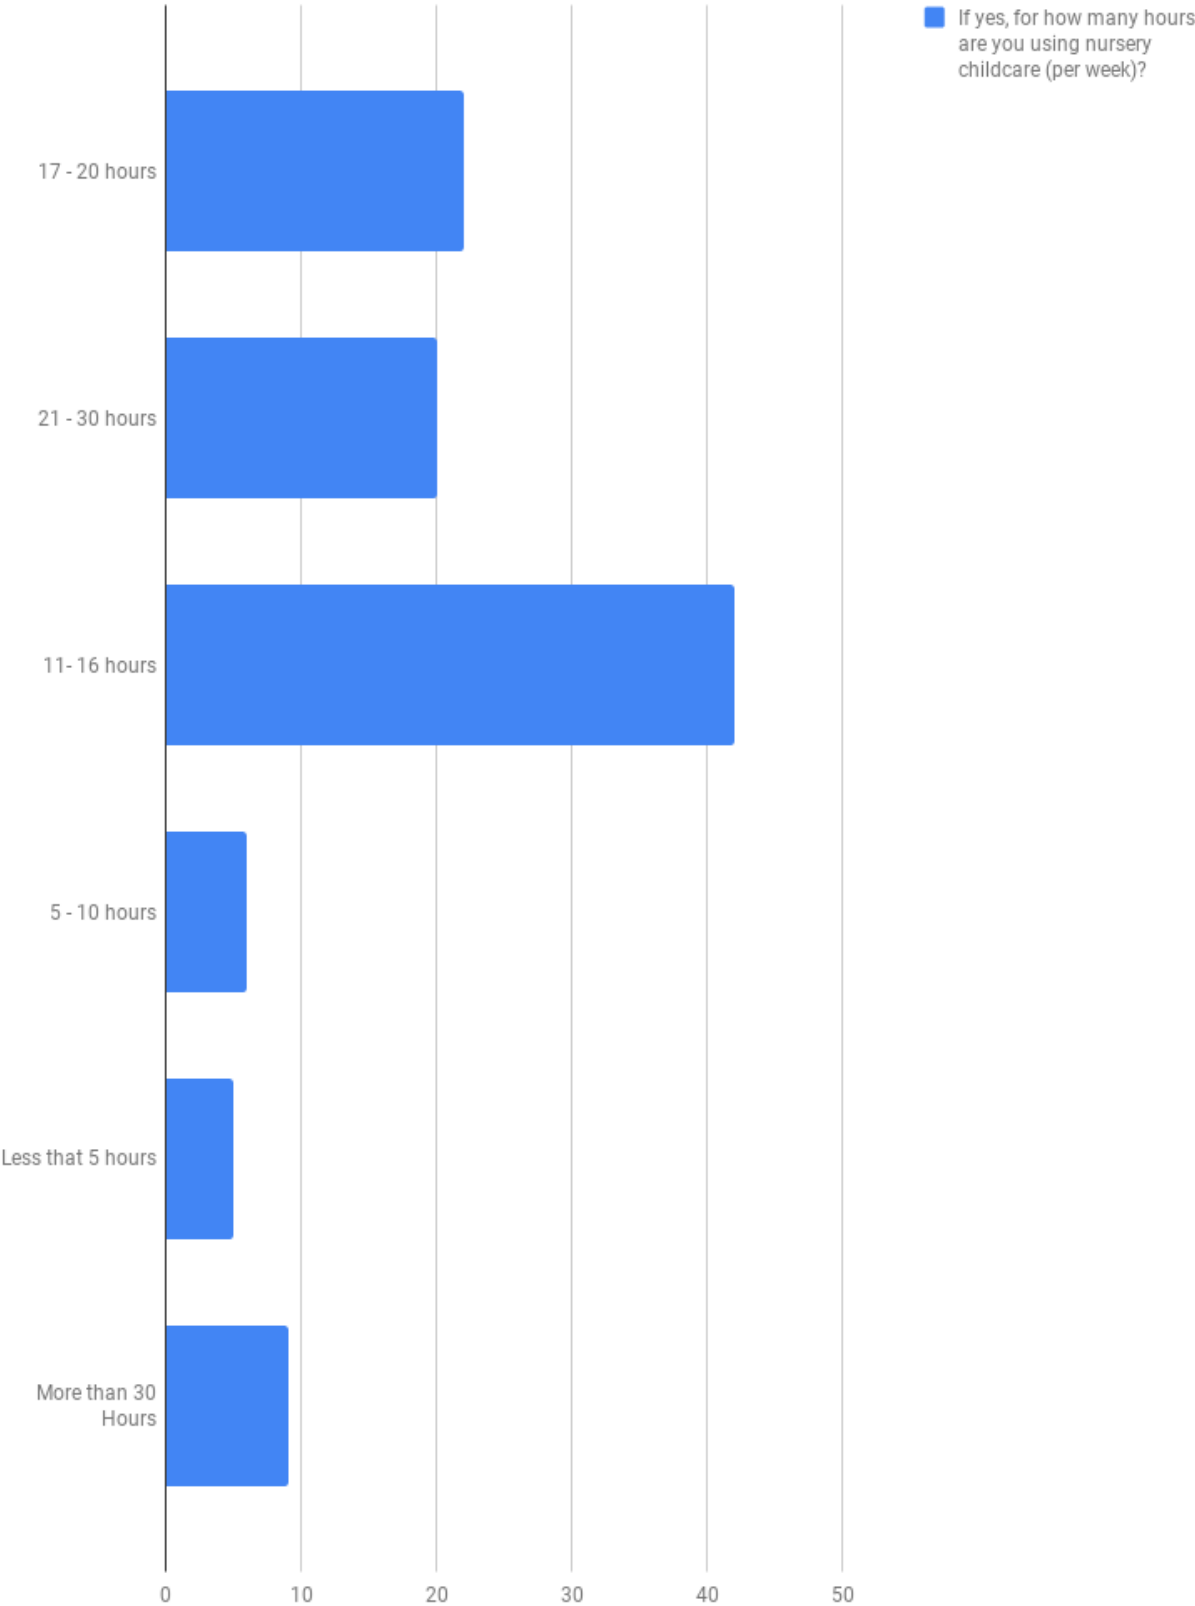

Count of How many nurseries did you visit before making your choice?

- 1-3
- 4-5
- More than 5

Count of How did you hear about the nursery settings in your area?

■ How did you hear about the nursery settings in your area?

Count of If yes, for how many hours are you using nursery childcare (per week)?

Count of Where in Scotland do you use childcare?

Count of Does your child attend an outdoor nursery setting?

Count of What is your primary reason for using a nursery setting?