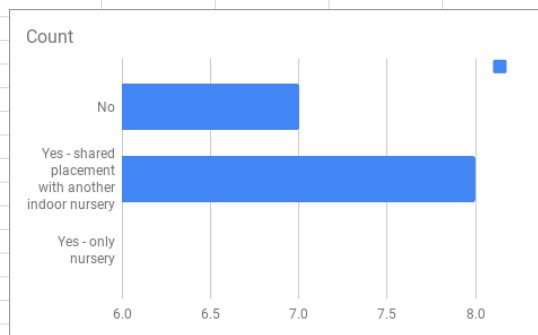

8/1/2018 10:20:4 Moray	Yes - combined f Na	21 - 30 hours	Yes - nursery & c Child care - return No	Facilities and cos Location - conver	Word of mouth	1-3	
8/1/2018 10:55:1 Moray	Yes - non funded N/a	More than 30 Ho	Yes - shared plac Child care - return Yes - shared plac	Scottish weather	Quality & friendliir	Word of mouth 1-3	
8/1/2018 11:04:4 Moray	Yes - combined f Currently use	17 - 20 hours	No - nursery & hc Learning/educati	Yes - only nurser	None - we've use	Quality & friendliisite - from a sear 1-3	
8/1/2018 11:05:3 Moray	Yes - fully fundec I use a nursery si	11- 16 hours	Yes - shared plac Socialisation	Yes - shared plac	winter weather w	Quality & friendliisite - from a sear 4-5	
8/1/2018 11:18:3 Moray	Yes - fully fundec N/A	11- 16 hours	No - nursery & hc Play opportunitie	Yes - only nurser	None	Quality & friendliisite - from a sear 1-3	
8/1/2018 12:09:4 Moray	Yes - non funded I do	5 - 10 hours	Yes - nursery & f Socialisation	Yes - only nurser	Safety	Quality & friendliir	Word of mouth 1-3
8/1/2018 13:43:4 Moray	Yes - combined f I do	21 - 30 hours	Yes - shared plac Learning/educati	Yes - shared plac	Saftey	Location - conver	Social media 1-3
8/1/2018 14:41:5 Moray	Yes - fully fundec .	11- 16 hours	Yes - nursery & c Learning/educati	No	Weather	Funded spaces a	Word of mouth 1-3
8/1/2018 17:32:2 Moray	Yes - combined f N/A	11- 16 hours	Yes - nursery & c Child care - return	Yes - only nurser	Ticks	Funded spaces a	Social media 1-3
8/1/2018 21:03:5 Moray	Yes - non funded N/A	11- 16 hours	Yes - nursery & f Child care - return	No	None - I think it's	Quality & friendliisite - from a sear 1-3	
8/2/2018 0:11:30 Moray	Yes - fully fundec I do use one	11- 16 hours	Yes - nursery & c Child care - return	No	Weather	Location - conver	Word of mouth 1-3
8/3/2018 8:12:01 Moray	Yes - combined f I do use nursery	More than 30 Ho	No - nursery & hc Child care - return	No	Would have love	Funded spaces a	All of the above 1-3
8/3/2018 8:19:18 Moray	Yes - combined f N/a	11- 16 hours	Yes - nursery & f Learning/educati	Yes - shared plac	Quality of experit	Quality & friendliir	Word of mouth 1-3
8/3/2018 8:52:57 Moray	Yes - fully fundec N/A	11- 16 hours	Yes - shared plac Preparation for si	Yes - shared plac	None, it's had a r	Space & Activitie	Word of mouth 1-3
8/3/2018 9:55:37 Moray	Yes - fully fundec I do	11- 16 hours	No - nursery & hc Preparation for si	No	Expensive not er	Quality & friendliir	ncil website - e.g. 1-3
8/3/2018 18:05:1 Moray	Yes - combined f We use an outdo	11- 16 hours	No - nursery & hc Experience	Yes - only nurser	Facilities and spe	Outdoor time/gar	Word of mouth 4-5
8/4/2018 1:51:58 Moray	Yes - combined f N/A	17 - 20 hours	Yes - shared plac Experience	Yes - shared plac	Ticks/lymes	Quality & friendliir	Word of mouth 4-5
8/5/2018 6:56:30 Moray	Yes - combined f Not applicable	21 - 30 hours	Yes - shared plac Child care - return	Yes - shared plac	No reservations -	Quality & friendliisite - from a sear 1-3	
8/5/2018 20:35:4 Moray	Yes - fully fundec I use a nursery si	17 - 20 hours	No - nursery & hc Learning/educati	No	Nothing really	School feeder nuncil	website - e.g. 1-3
8/5/2018 23:57:5 Moray	Yes - combined f Employment	17 - 20 hours	Yes - nursery & c Preparation for si	Yes - shared plac	Weather	Quality & friendliir	ncil website - e.g. 1-3
8/15/2018 12:15: Moray	Yes - combined f .	17 - 20 hours	Yes - nursery & f Socialisation	Yes - only nurser	Learning opportu	Space & Activitie	ncil website - e.g. 1-3