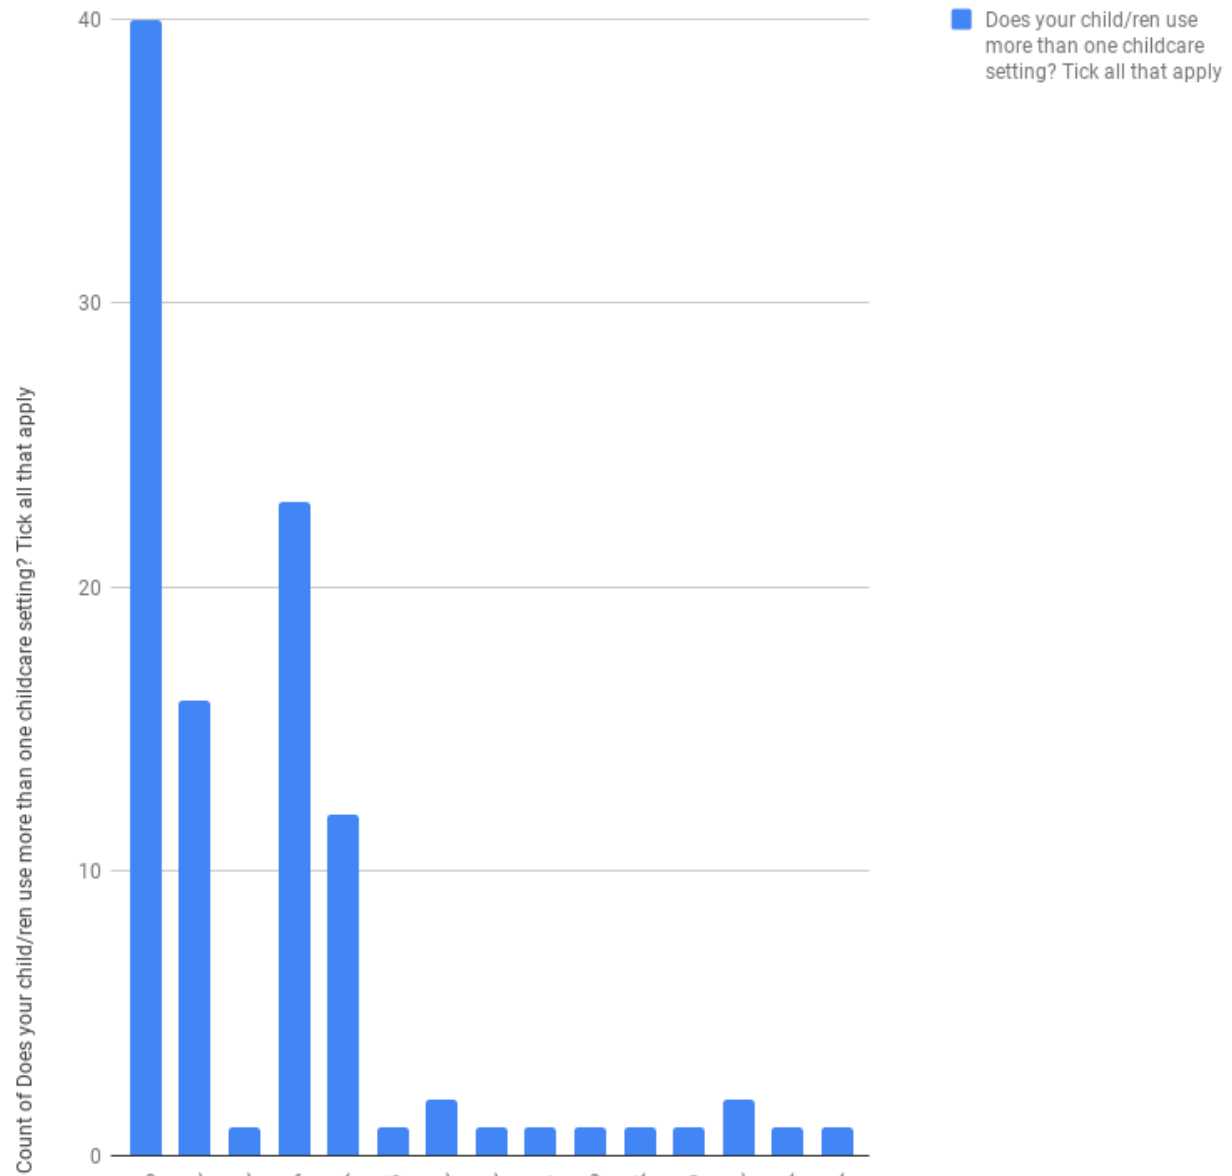

Count of How many nurseries did you visit before making your choice?

- 1-3
- 4-5
- More than 5

Count of How did you hear about the nursery settings in your area?

■ How did you hear about the nursery settings in your area?

Count of If yes, for how many hours are you using nursery childcare (per week)?

Count of Where in Scotland do you use childcare?

Count of Does your child attend an outdoor nursery setting?

Count of What is your primary reason for using a nursery setting?

Count of Does your child/ren use more than one childcare setting? Tick all that apply

Does your child/ren use more than one childcare setting? Tick all that apply

Count of Do you currently use a nursery setting for your 2-5 year old child/ren?