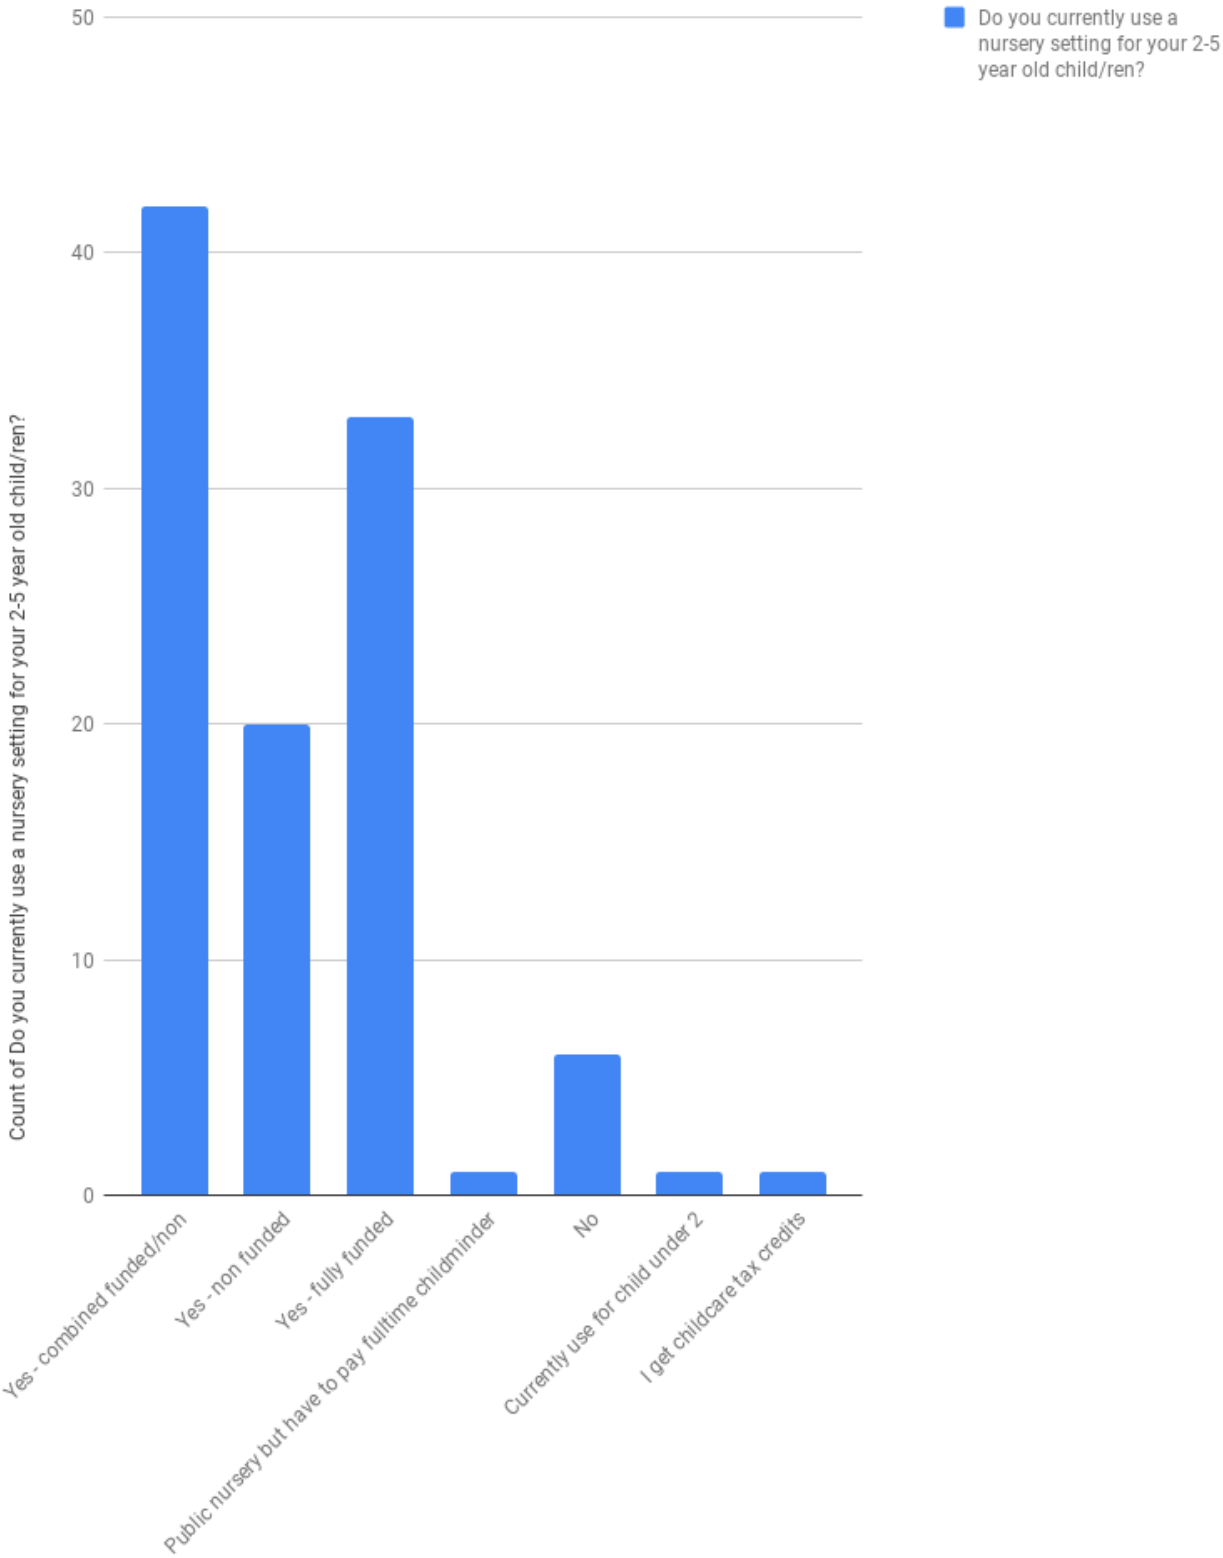

Count of How many nurseries did you visit before making your choice?

- 1-3
- 4-5
- More than 5

Count of How did you hear about the nursery settings in your area?

■ How did you hear about the nursery settings in your area?

Count of If yes, for how many hours are you using nursery childcare (per week)?

Count of Where in Scotland do you use childcare?

Count of Does your child attend an outdoor nursery setting?

Count of What is your primary reason for using a nursery setting?

Count of Does your child/ren use more than one childcare setting? Tick all that apply

Does your child/ren use more than one childcare setting? Tick all that apply

Count of Do you currently use a nursery setting for your 2-5 year old child/ren?